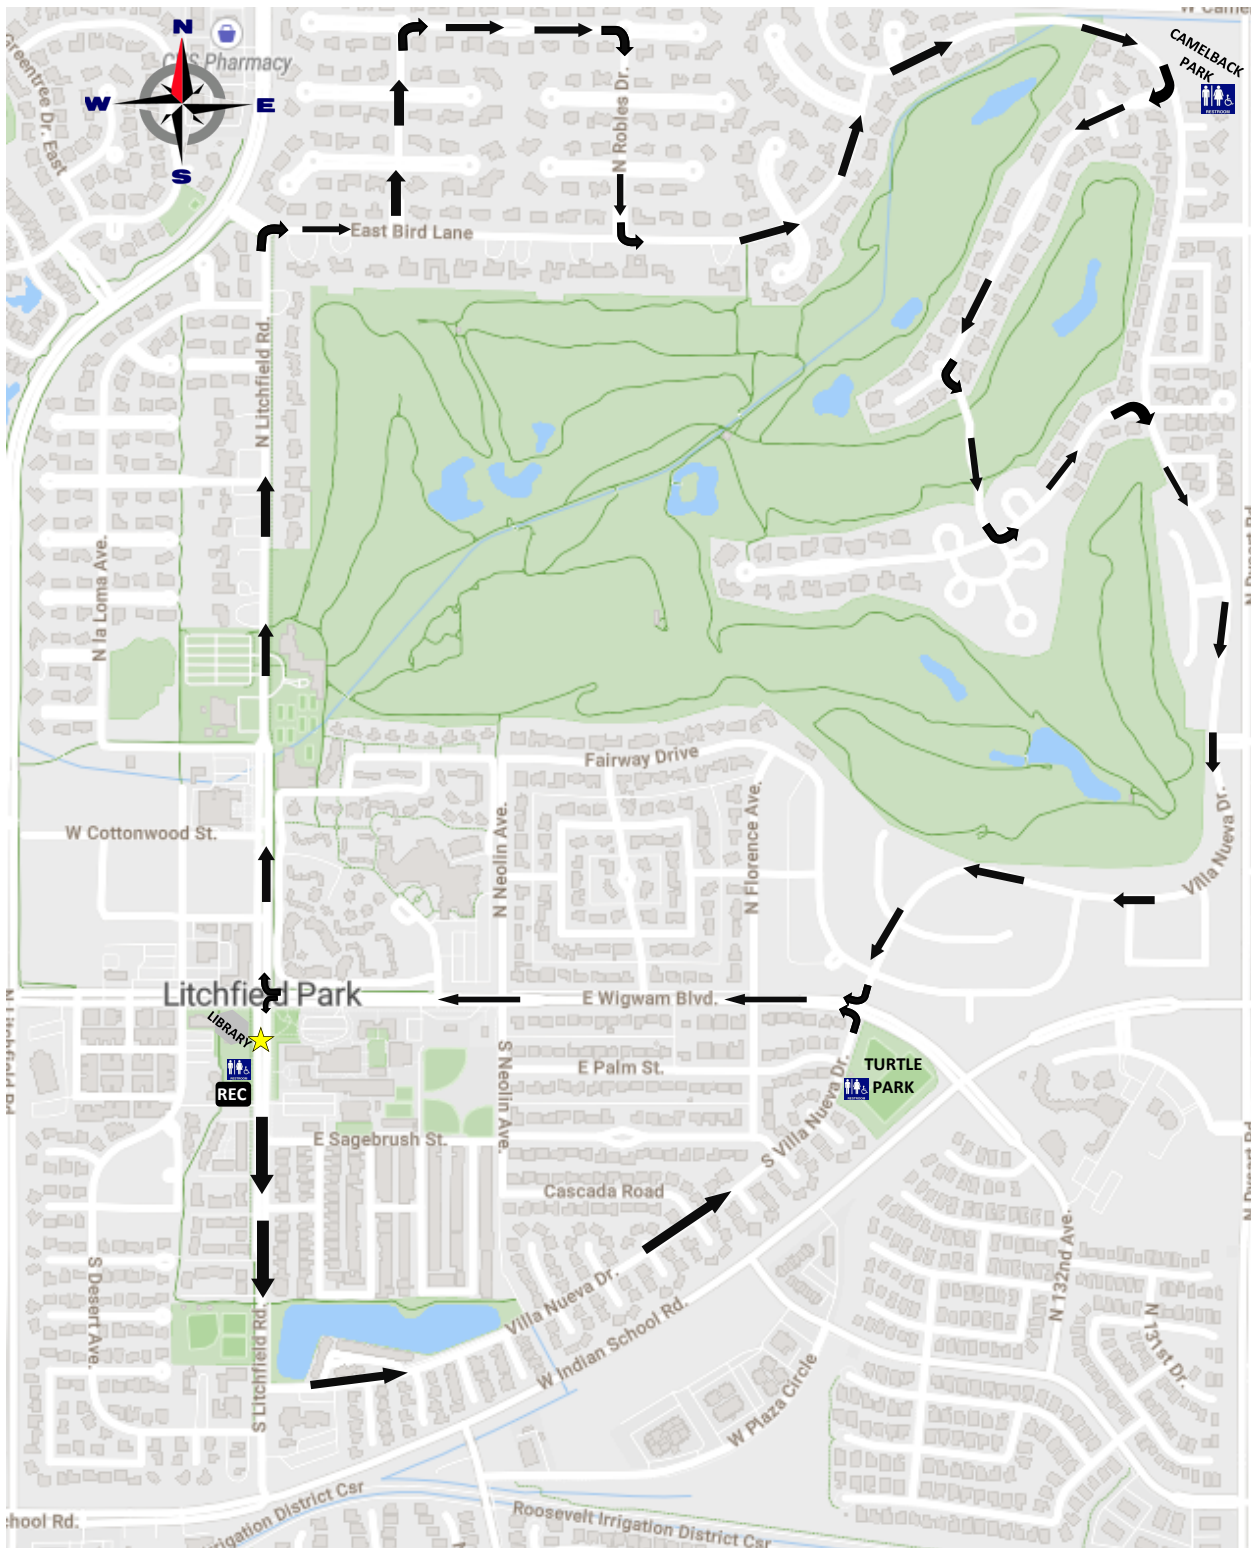

## 10K Competitive Run

The 10K Competitive Run will begin at **7:30am**

Race will begin at the ★ just east of the Litchfield Park Library on Old Litchfield Rd.

Race Route:

- 1) South on Old Litchfield Rd.
- 2) Turn east onto Villa Nueva Dr.
- 3) Turn west onto Wigwam Blvd.
- 4) Turn north onto Old Litchfield Rd.
- 5) Turn east onto Bird Lane
- 6) Turn north onto Castano Dr.
- 7) Turn east onto Campina Dr.
- 8) Turn south onto Robles Dr.
- 9) Turn east onto Bird Lane
- 10) Turn east onto Villa Nueva Dr.
- 11) Turn west onto Oro Vista
- 12) Turn south onto Vista Verde Dr.
- 13) Turn east onto Acacia Cir.
- 14) Turn south onto Villa Nueva Dr.
- 15) Turn west onto Wigwam Blvd.
- 16) Turn south onto Old Litchfield Rd.
- 17) End of race is the same as starting point

- Public restrooms along route at Recreation Center, Turtle Park, and Camelback Park

Litchfield Park

## 5K Competitive Run

The 5K Competitive Run will begin at **9:00am**

Race will begin at the ★ just east of the Litchfield Park Library on Old Litchfield Rd.

Race Route:

- 1) South on Old Litchfield Rd.
- 2) Turn east onto Villa Nueva Dr.
- 3) Turn west onto Wigwam Blvd.
- 4) Turn north onto Old Litchfield Rd.
- 5) Turn west onto Campbell Ave.
- 6) Turn south on La Loma Ave.
- 7) Turn east onto Fairway Dr.
- 8) Turn south on Old Litchfield Rd.
- 9) End of race is the same as starting point

Each race will begin at the ★ just east of the Litchfield Park Library on Old Litchfield Rd.

Race Route:

- 1) South on Old Litchfield Rd.
- 2) Turn north at Oeste Lane median
- 3) Turn south at Fairway Dr. median
- 4) End of race is the same as starting point