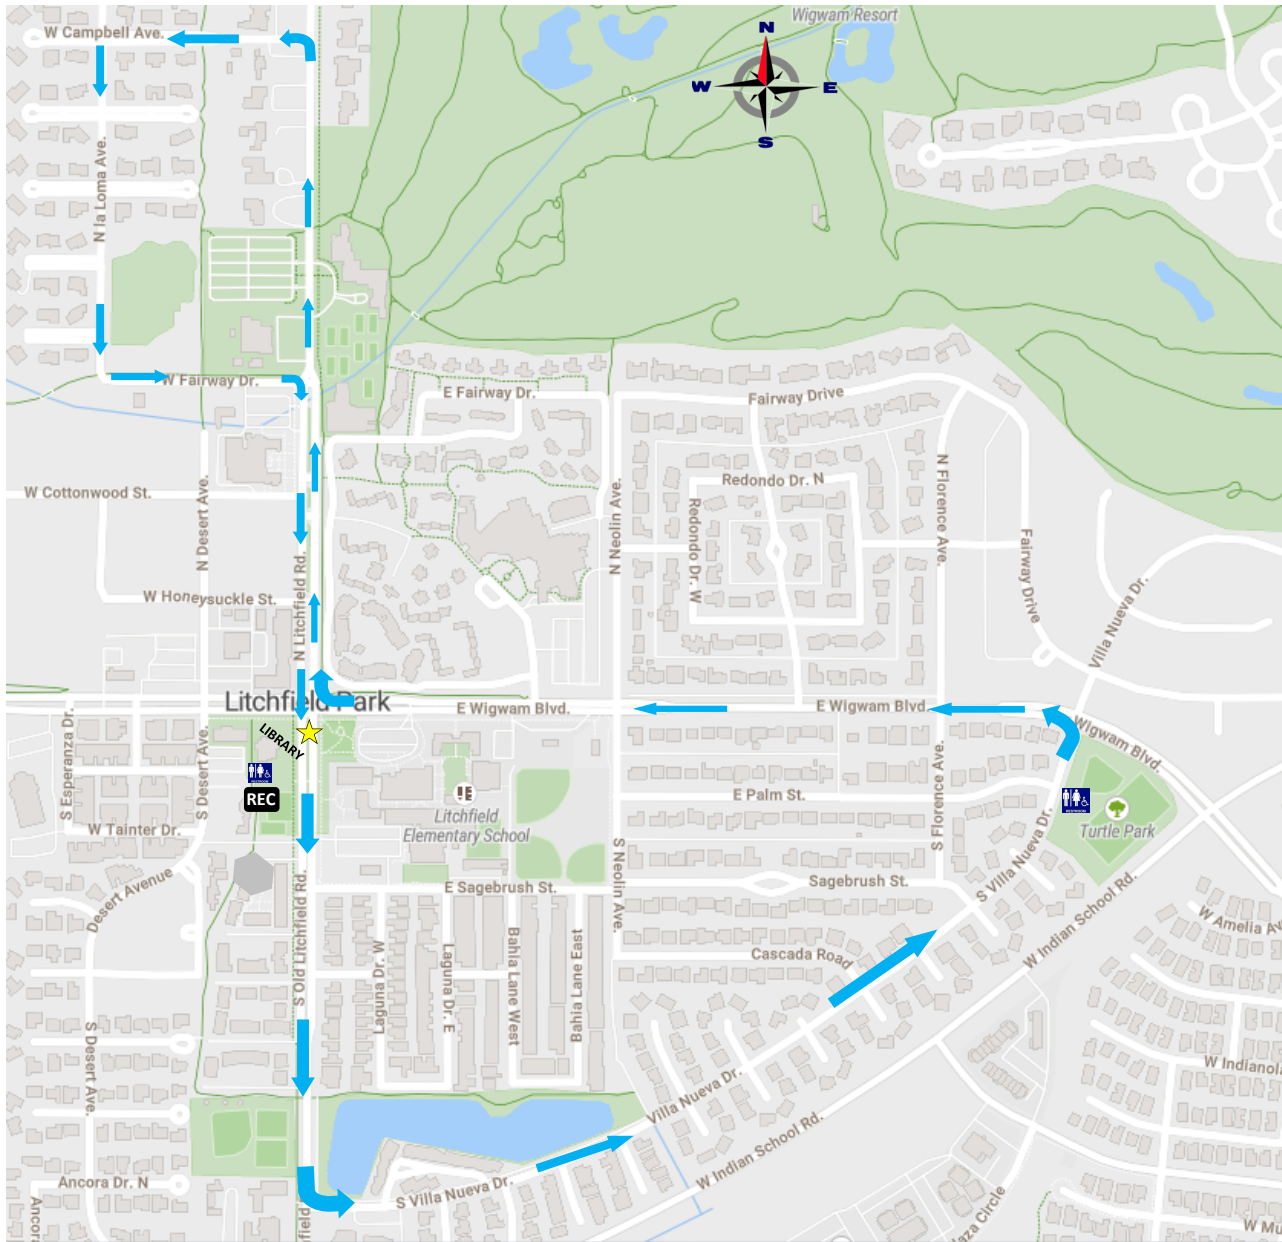

## 10K Competitive Run

The 10K Competitive Run will begin at **7:30am**

Race will begin at the ★ just east of the Litchfield Park Library on Old Litchfield Rd.

Race Route:

- 1) South on Old Litchfield Rd.
- 2) Turn east onto Villa Nueva Dr.
- 3) Turn west onto Wigwam Blvd.
- 4) Turn north onto Old Litchfield Rd.
- 5) Turn east onto Bird Lane
- 6) Turn north onto Castano Dr.
- 7) Turn east onto Campina Dr.
- 8) Turn south onto Robles Dr.
- 9) Turn east onto Bird Lane
- 10) Turn east onto Villa Nueva Dr.
- 11) Turn west onto Oro Vista
- 12) Turn south onto Vista Verde Dr.
- 13) Turn east onto Acacia Cir.
- 14) Turn south onto Villa Nueva Dr.
- 15) Turn west onto Wigwam Blvd.
- 16) Turn south onto Old Litchfield Rd.
- 17) End of race is the same as starting point

## 5K Competitive Run

The 5K Competitive Run will begin at **9:00am**

Race will begin at the ★ just east of the Litchfield Park Library on Old Litchfield Rd.

Race Route:

- 1) South on Old Litchfield Rd.
- 2) Turn east onto Villa Nueva Dr.
- 3) Turn west onto Wigwam Blvd.
- 4) Turn north onto Old Litchfield Rd.
- 5) Turn west onto Campbell Ave.
- 6) Turn south on La Loma Ave.
- 7) Turn east onto Fairway Dr.
- 8) Turn south on Old Litchfield Rd.
- 9) End of race is the same as starting point

- Public restrooms along route at Recreation Center and Turtle Park

Each race will begin at the ★ just east of the Litchfield Park Library on Old Litchfield Rd.

Race Route:

- 1) South on Old Litchfield Rd.
- 2) Turn north at Oeste Lane median
- 3) Turn south at Fairway Dr. median
- 4) End of race is the same as starting point